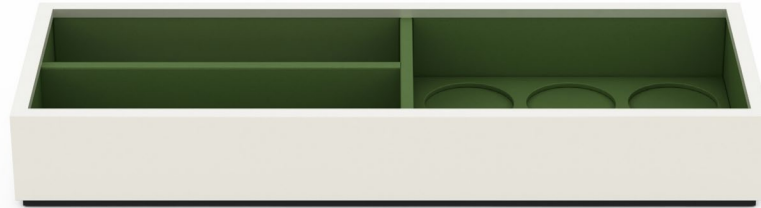

# Coffee / Tea / Minibar Setups

- We offer a range of coffee/tea/minibar setups that include trays, boxes and drawer inserts
- We offer options for both machine and condiments as well as options for just condiments
- We have a wide variety of existing forms, and also offer the option to customize
  - We provide R&D services (to design custom pieces) on a complimentary basis as a show of our commitment to the relationship
  - We do not upcharge for custom; rather products are priced based on the materials and labor required for the piece
  - Custom often allows for creative problem solving (e.g., elegant display for smaller spaces and unique offerings)
  - Custom development work does require additional time to design

## Selected Coffee / Tea Machine & Condiment Trays

- Suitable for a variety of coffee/espresso machines and the accompanying condiments
- Notched in back to accommodate cord
- Elegant display elevates minibar offering and guest experience
- Variety of sizes, finishes and options

## Selected Coffee / Tea Machine & Condiment Trays

- Multi-level configuration offers space saving storage and clean, elegant display
- Larger footprint allows for inclusion of mugs, disposable cups and water bottles
- Open compartment in center (behind teabags) to house snacks, reduces clutter and allows for integration of full minibar offering

## Selected Coffee / Tea Condiment Trays

- Trays offer clean display of coffee/tea condiments
- Variety of shapes, sizes and finishes
- Ability to incorporate different colors and textures to add additional design interest